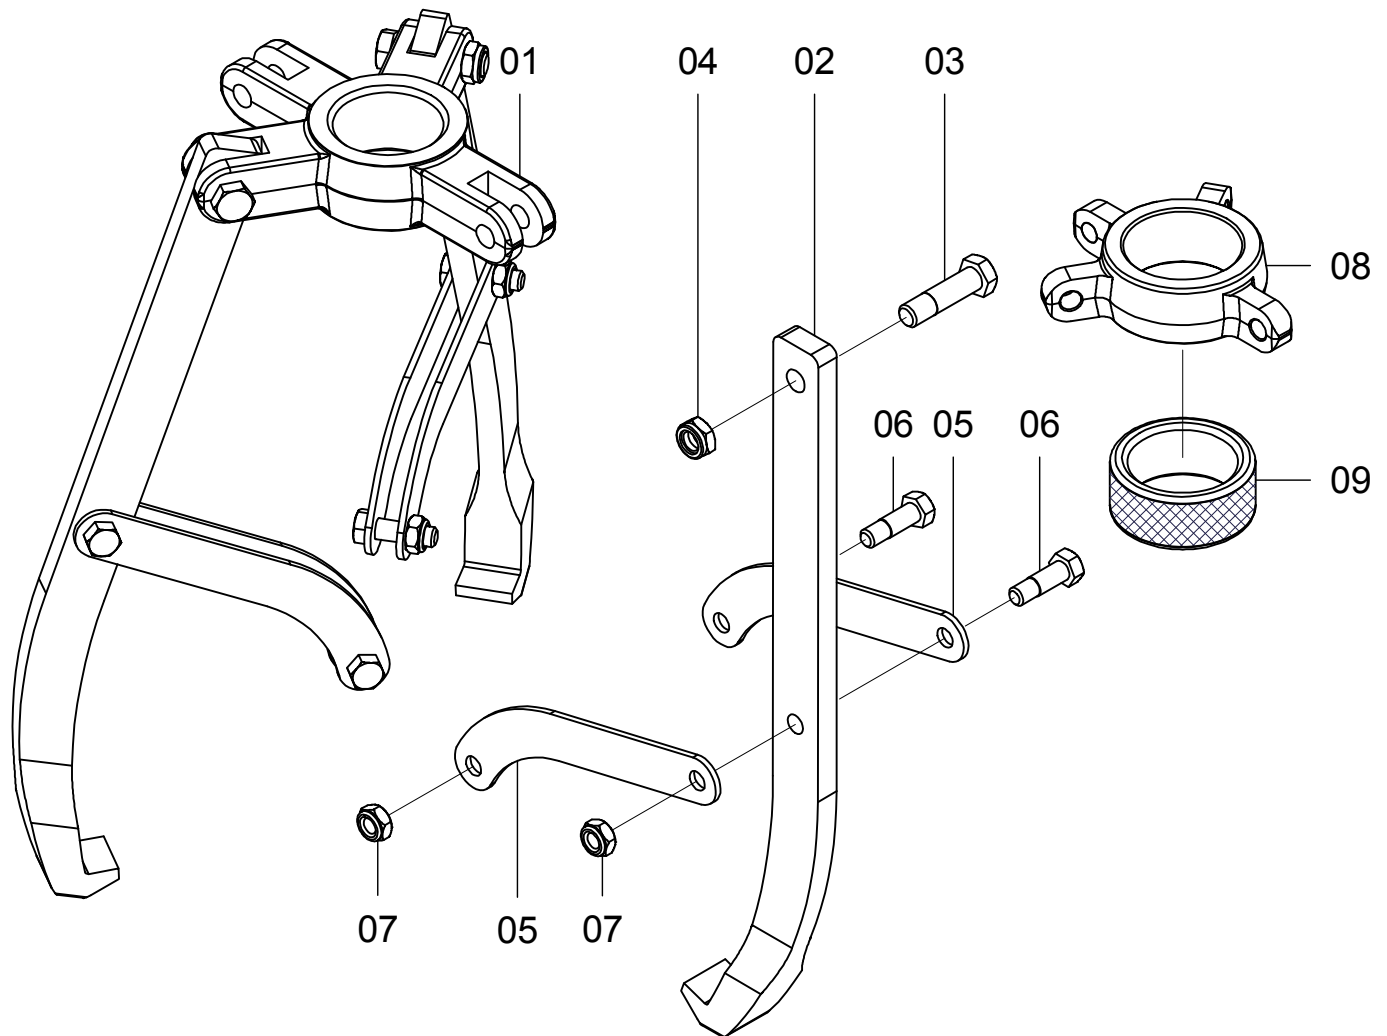

JAW ASSEMBLY MODEL:JAE06T

REF NO.	PARTS NO.	DESCRIPTION	QTY
01	F0311	2/3-Way Puller Crosshead	1
02	C0934	Puller Jaw	3
03	H0274	Jaw Hex Screw	3
04	H0287	Anti-Loosen Nut	3
05	C0938	Puller Jaw Strap	6
06	H0275	Jaw Hex Screw	6
07	H0276	Anti-Loosen Nut	6
08	F0312	2/3-Way Sliding Socket	1
09	E1496	Fixed Ring	1
10	M0045	Safety Blanket	1