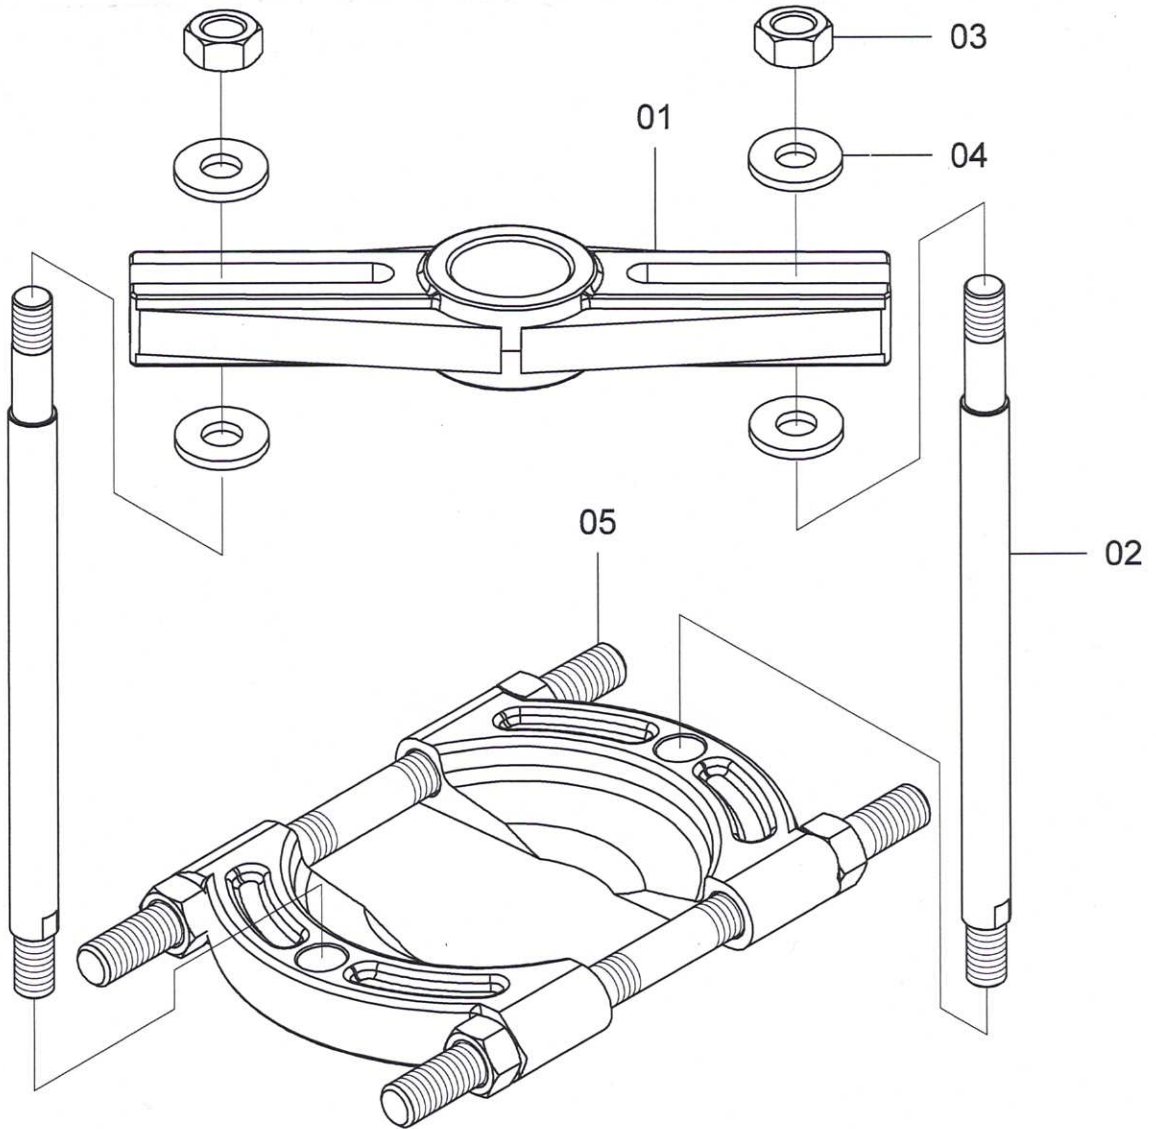

Knivavdragare

P1212

REF NO.	PARTS NO.	DESCRIPTION	QTY
01	F0260	Puller Crosshead	1
02	E0876	Threaded Stud	2
03	H0223	Hex Nut	2
04	J0190	Washer	4
05	YC-9035	Bearing Attachment	1

JR/PM/990318