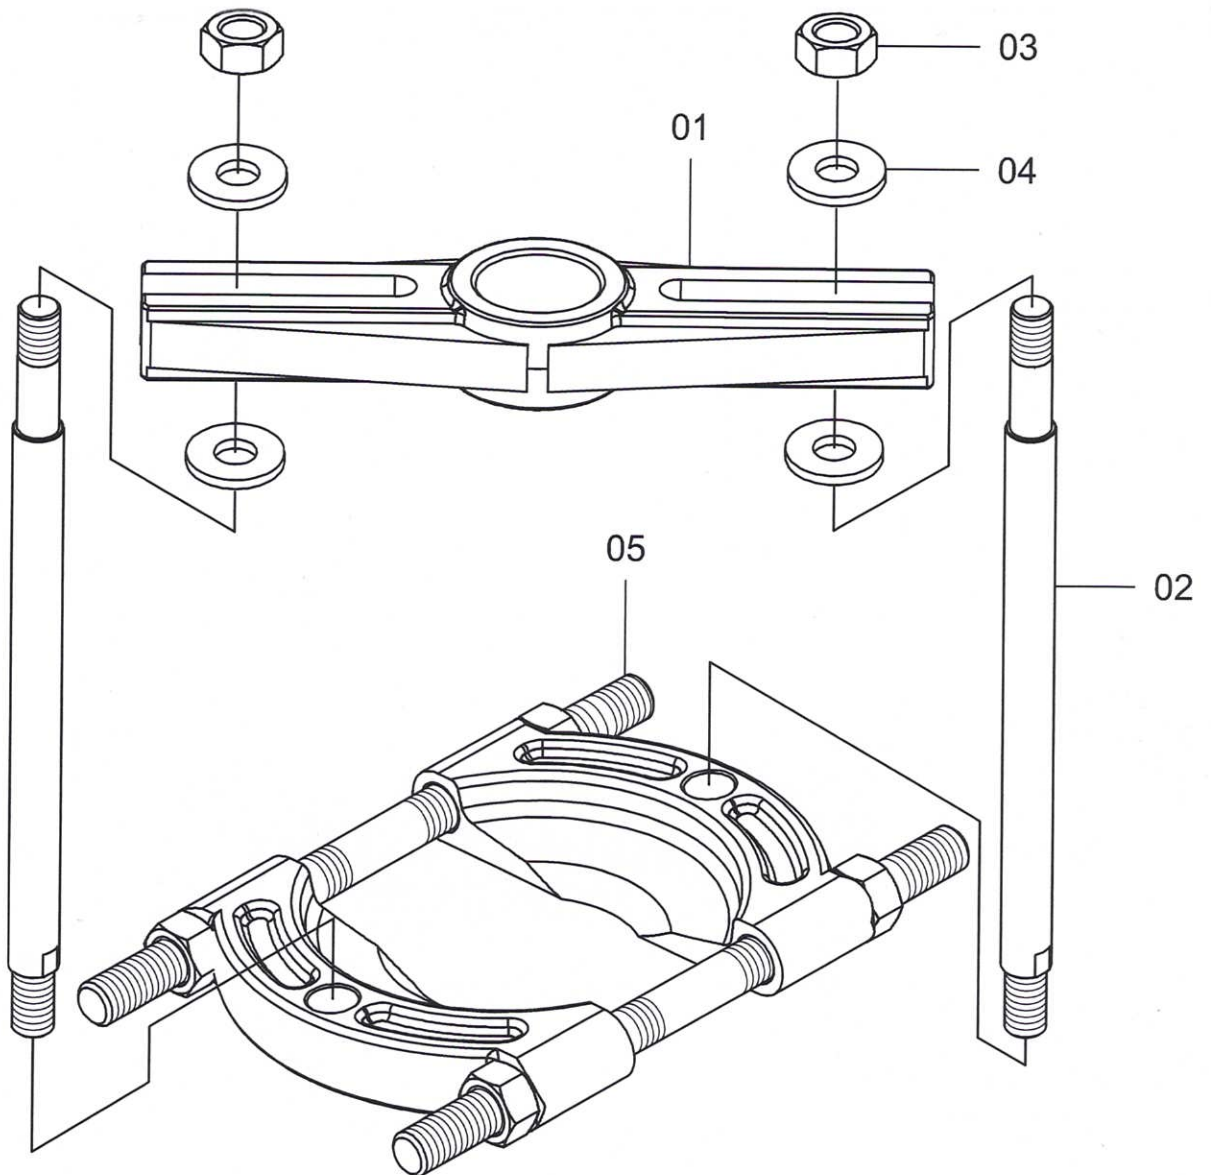

Knivavdragare

P412

REF NO.	PARTS NO.	DESCRIPTION	QTY
01	F0258	Puller Crosshead	1
02	E0878	Threaded Stud	2
03	H0221	Hex Nut	2
04	J0194	Washer	4
05	YC-9015	Bearing Attachment	1

JR/PM/990318