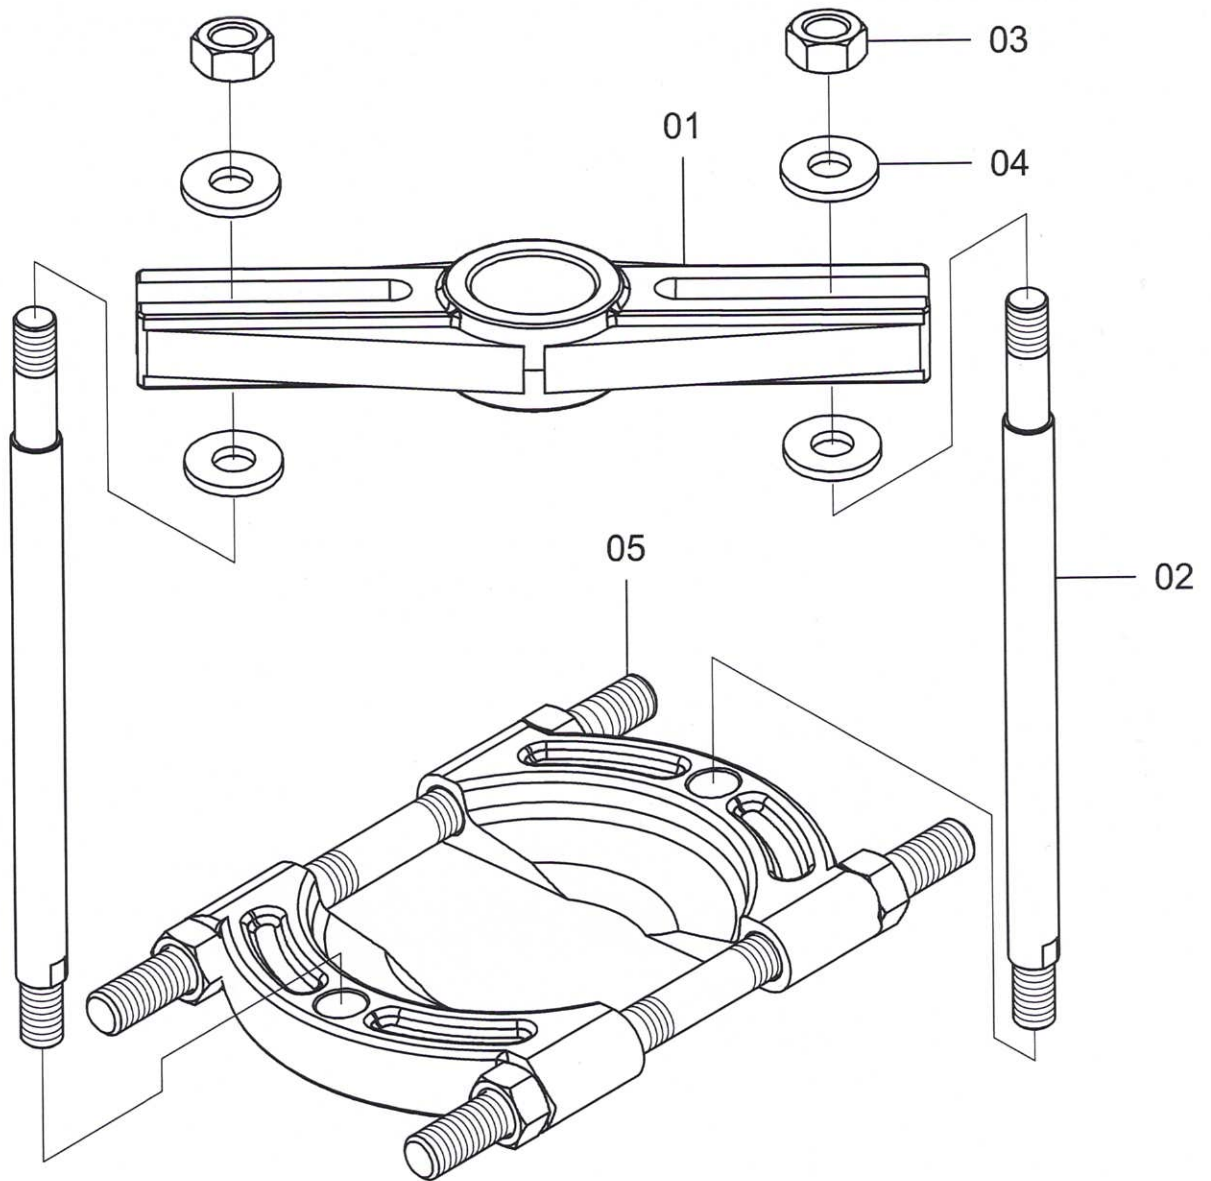

Knivavdragare

P612

REF NO.	PARTS NO.	DESCRIPTION	QTY
01	F0329	Puller Crosshead	1
02	E0877	Threaded Stud	2
03	H0222	Hex Nut	2
04	J0189	Washer	4
05	YC-9025	Bearing Attachment	1