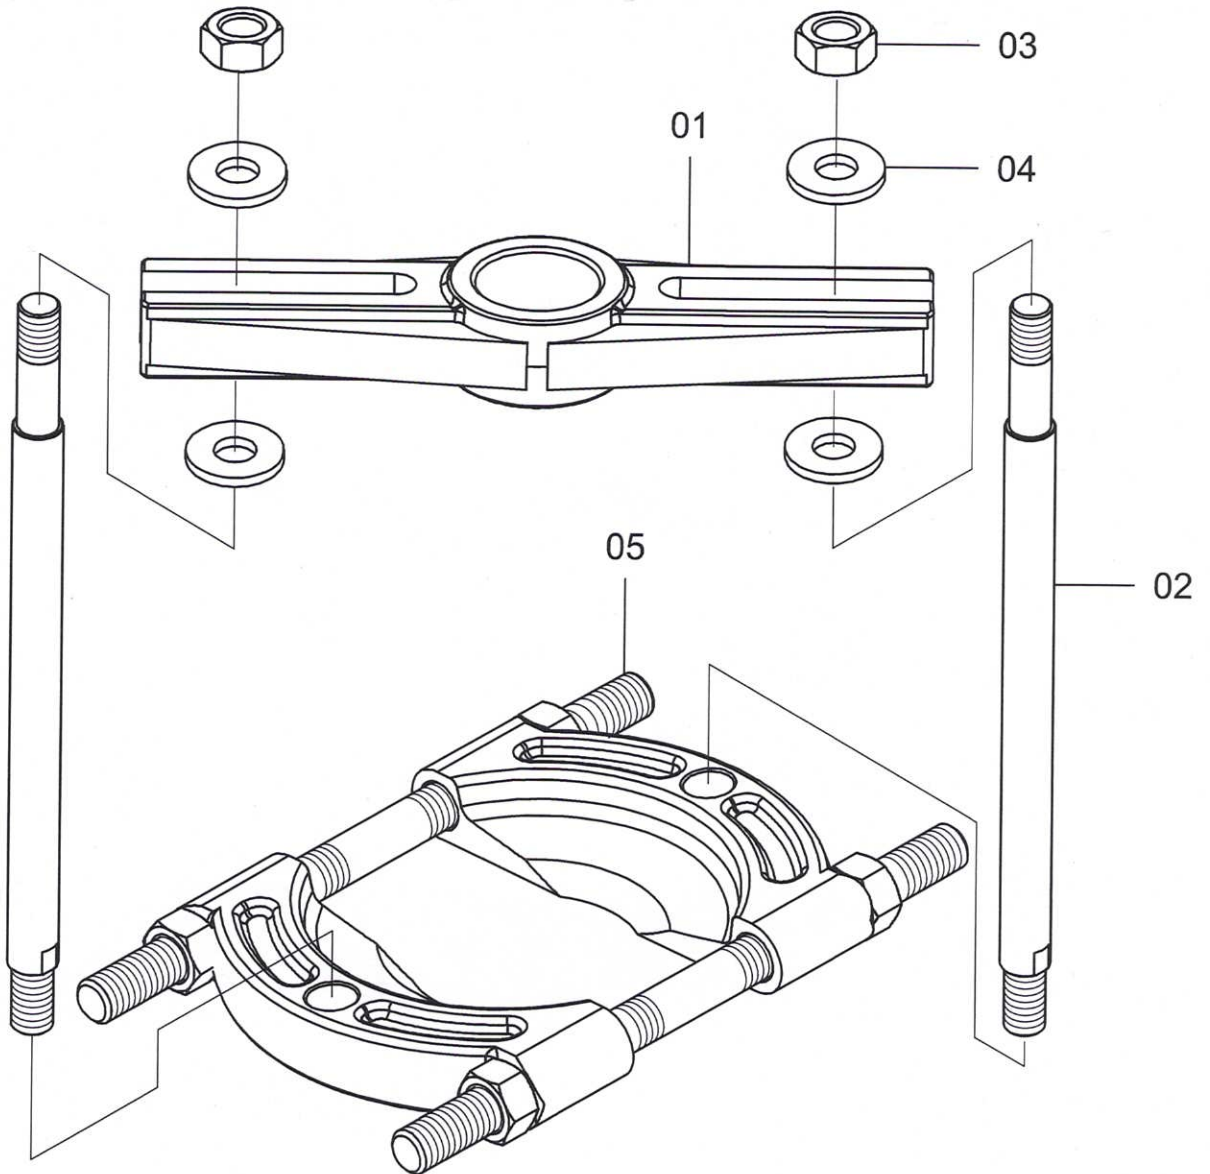

Knivavdragare

P812

REF NO.	PARTS NO.	DESCRIPTION	QTY
01	F0259	Puller Crosshead	1
02	E0877	Threaded Stud	2
03	H0222	Hex Nut	2
04	J0189	Washer	4
05	YC-9025	Bearing Attachment	1